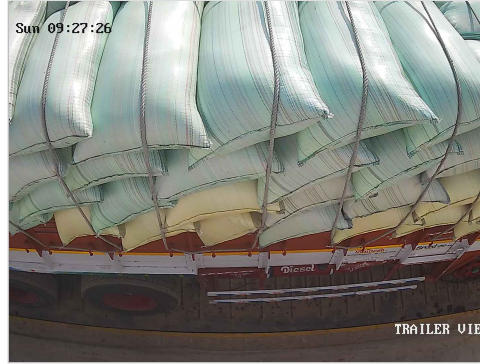

ஸ்ரீ வெங்கடாஜலபதி துணை

உரிமை: இரா.முத்து

விவசாயி எடை மேடை

சேலம் மெயின் ரோடு, ரெட்டியாபாளையம், தண்டராம்பட்டு (TK), திருவண்ணாமலை (DT) - 606708

Ph : 9626042181 , 9626127181 E-mail : rmuthuweighbridge@gmail.com

S.No: 675 Duplicate WEIGHT SLIP

Bill No: 675	Vehicle No: TN25J1535	Name: Palani Nell	Material Type:	08-02-2026 07:42:01 AM
சுமை எடை Load Weight 25340	காலி எடை Empty Weight 0	முந்தைய சுமை Previous Load 0	நிகர எடை Net Weight 0	பில் தொகை Bill Amount 80

60 TONS 24 HRS SERVICES
Government Certified

1) Please Check The Weight.
2) No Responsibility Once Accepted Once Carrier Leaves The Weight Bridge.