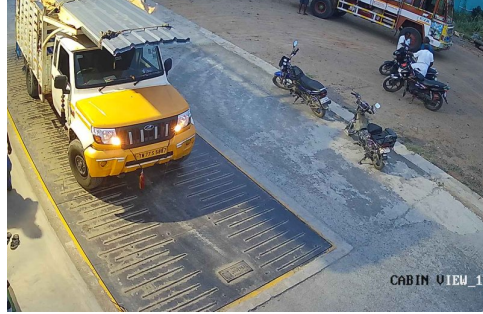

S.No: 324

Original

WEIGHT SLIP

Bill No: 324	Vehicle No: TN77S5887	Name: Babu Risemill	Load Type: Empty	2025-07-25 07:25:16 AM
சுமை எடை Load Weight	காலி எடை Empty Weight	முந்தைய சுமை Previous Load	நிகர எடை Net Weight	பில் தொகை Bill Amount
0	4535	0	0	50

25 Fri 18:52:12

TRAILER VIEW

25 Fri 18:52:13

CABIN VIEW 1

60 TONS 24 HRS SERVICES
Government Certified

- 1) Please Check The Weight.
- 2) No Responsibility Once Accepted Once Carrier Leaves The Weight Bridge.